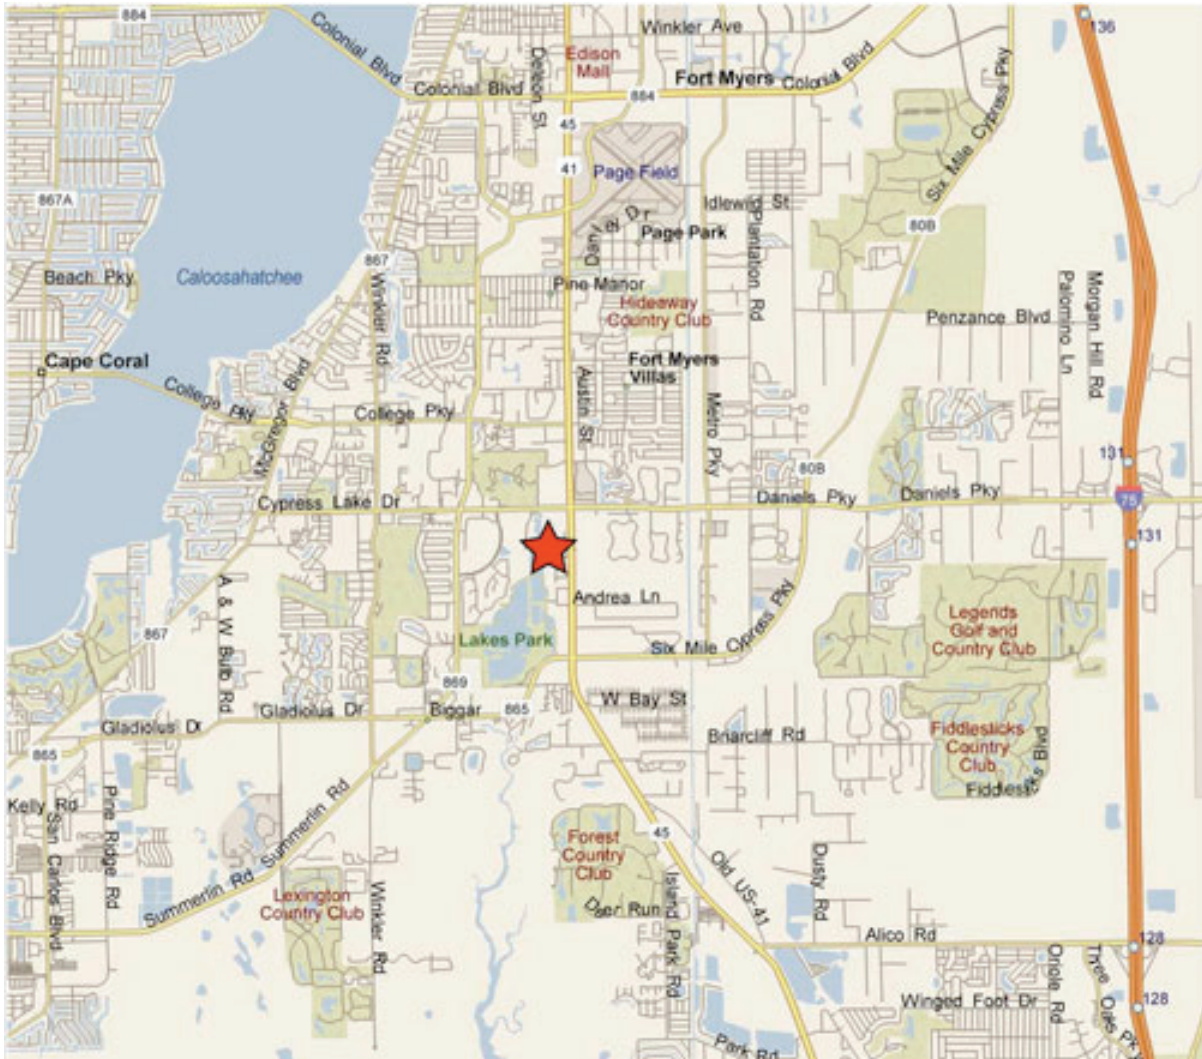

  
**CENTRAL PARK**  
PROFESSIONAL OFFICE  
**LOCATION MAP**

**Directions:** From I-75 take the Daniels Boulevard exit west to U.S. 41. Turn south (left) on U.S. 41, then right on Cypress Terrace Drive to the Central Park entrance.